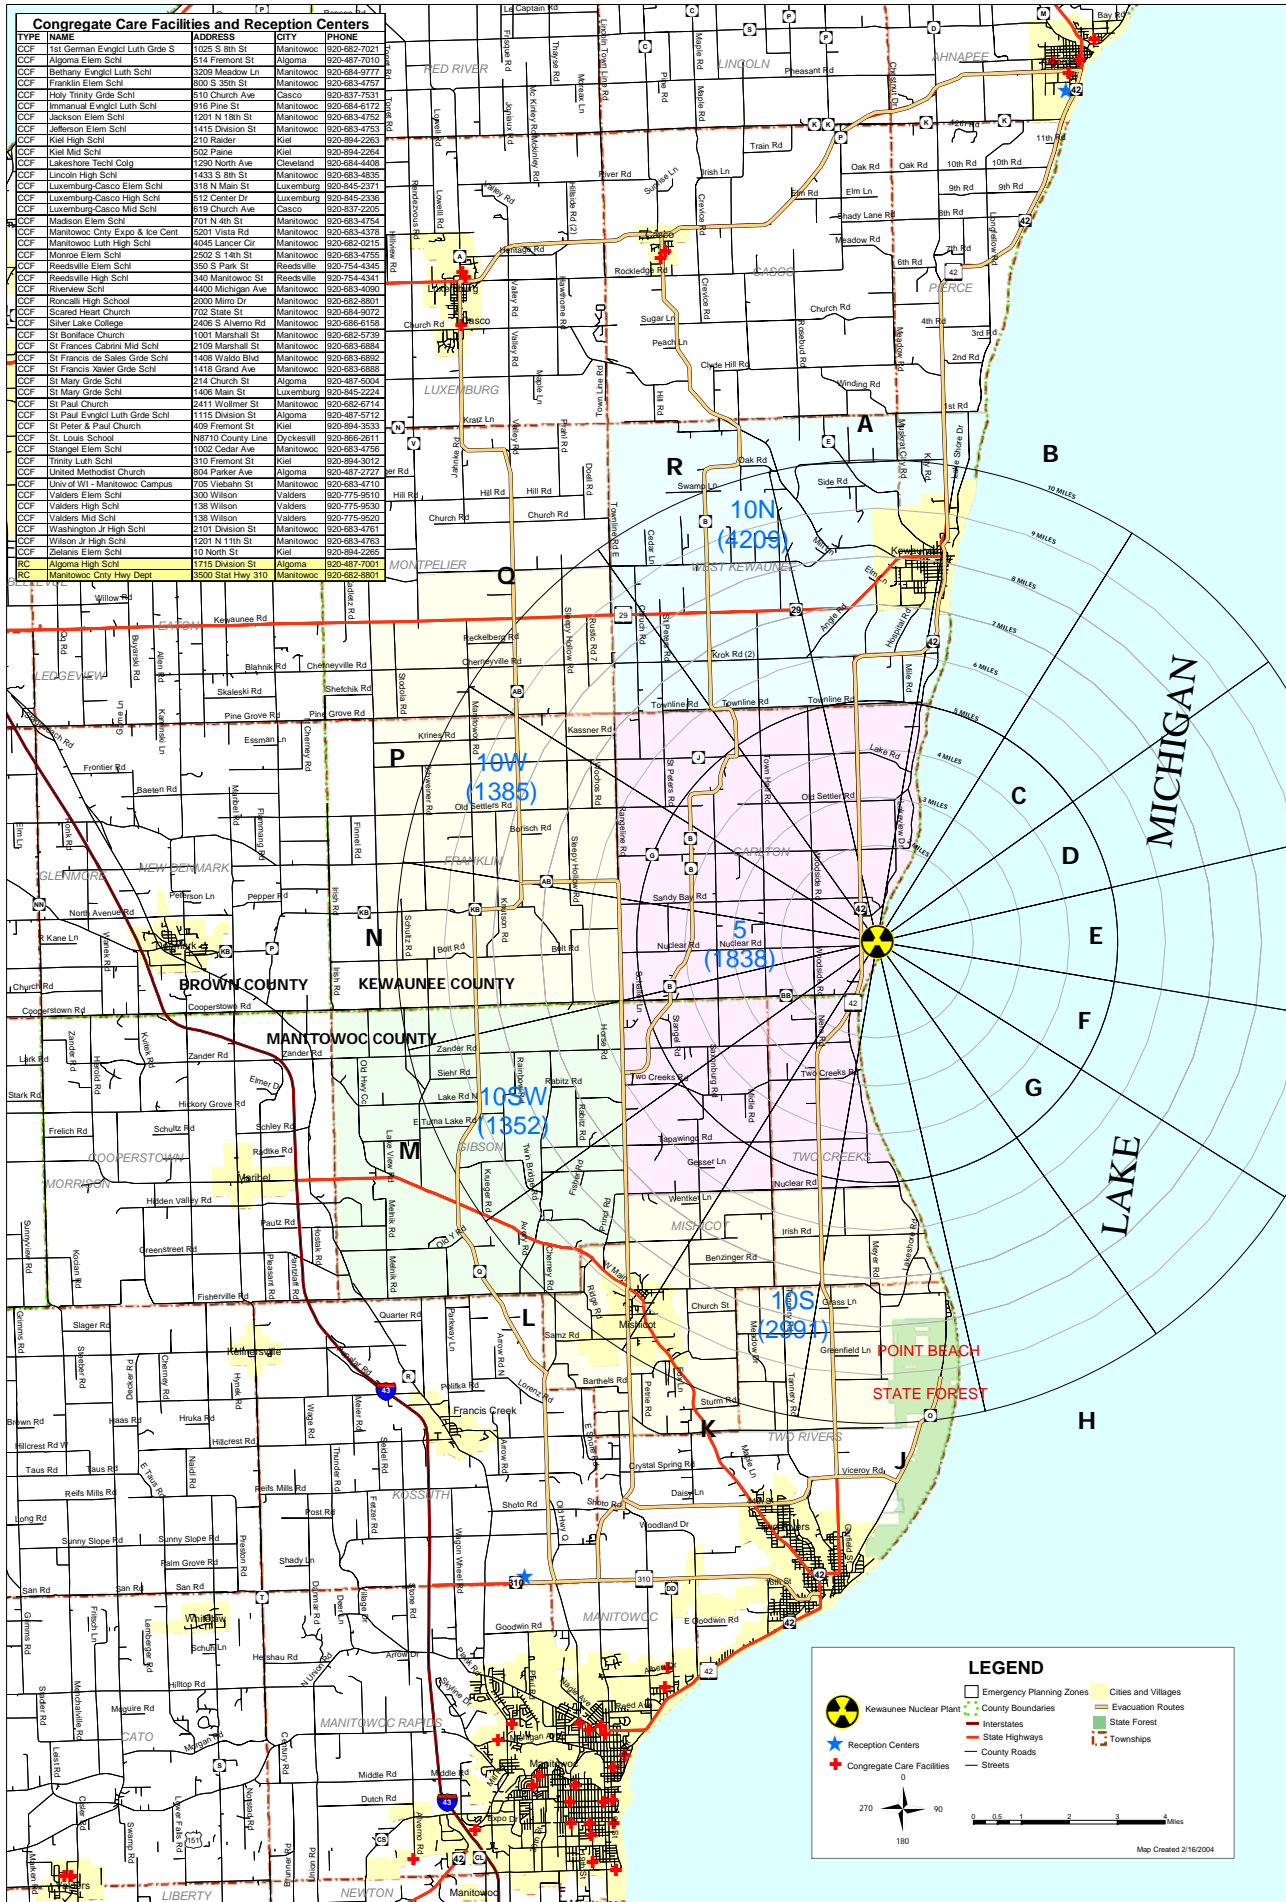

# Kewaunee Nuclear Power Plant Ten Mile Emergency Planning Zone Congregate Care and Reception Centers

**LEGEND**

- Kewaunee Nuclear Plant
- Reception Centers
- Congregate Care Facilities
- Emergency Planning Zones
- County Boundaries
- Cities and Villages
- Evacuation Routes
- State Forest
- Interstates
- State Highways
- County Roads
- Townships
- Streets

270 90 180

0 0.5 1 2 3 4 Miles

Map Created 2/16/2004